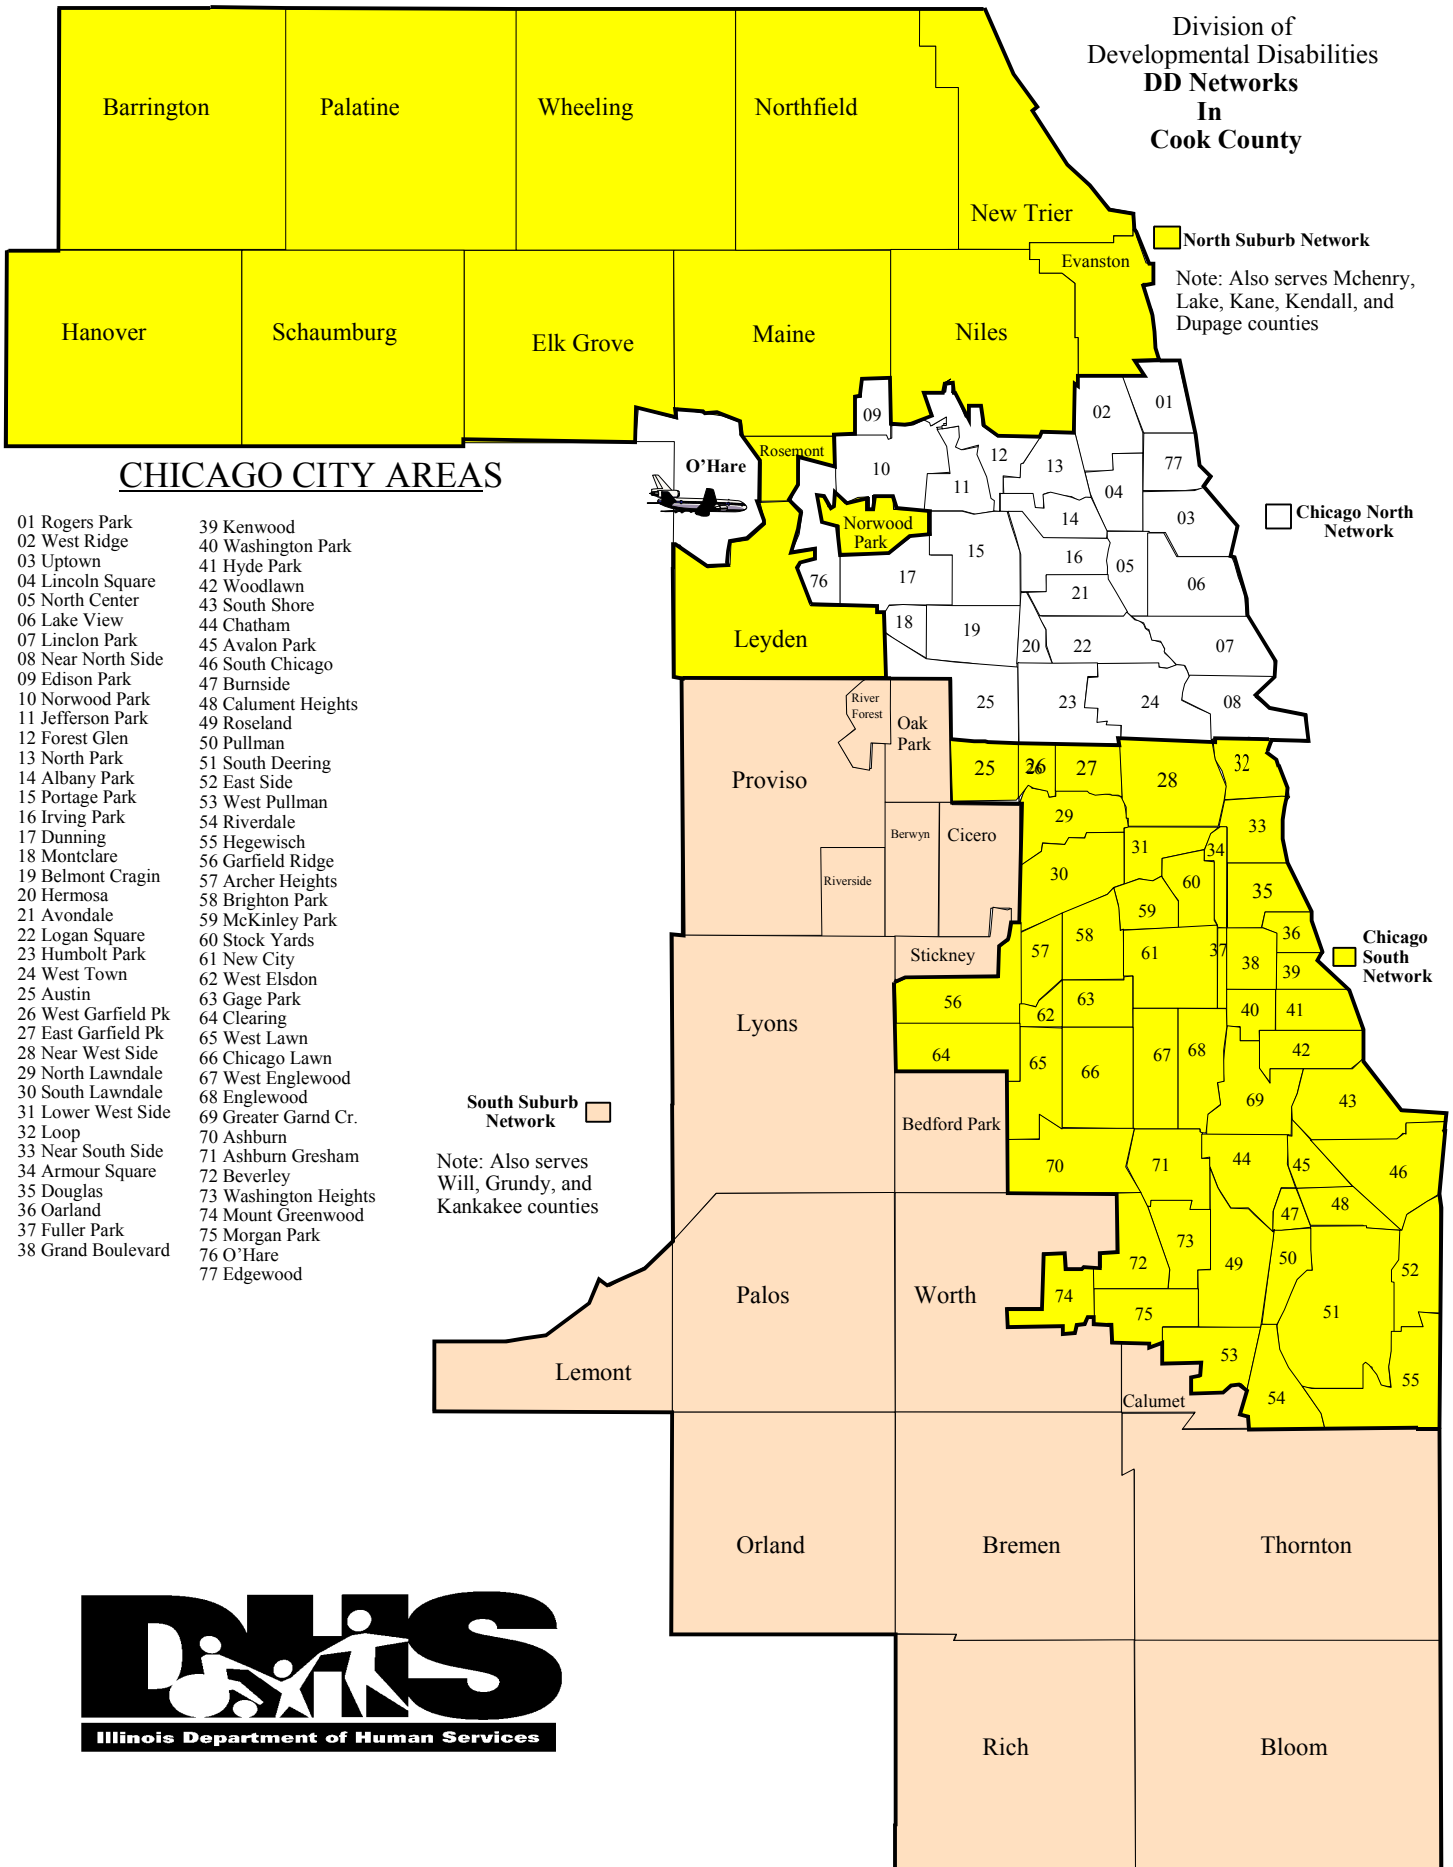

Division of  
Developmental Disabilities  
**DD Networks**  
In  
**Cook County**

Division of  
Developmental Disabilities  
**DD Networks**  
In  
**Cook County**