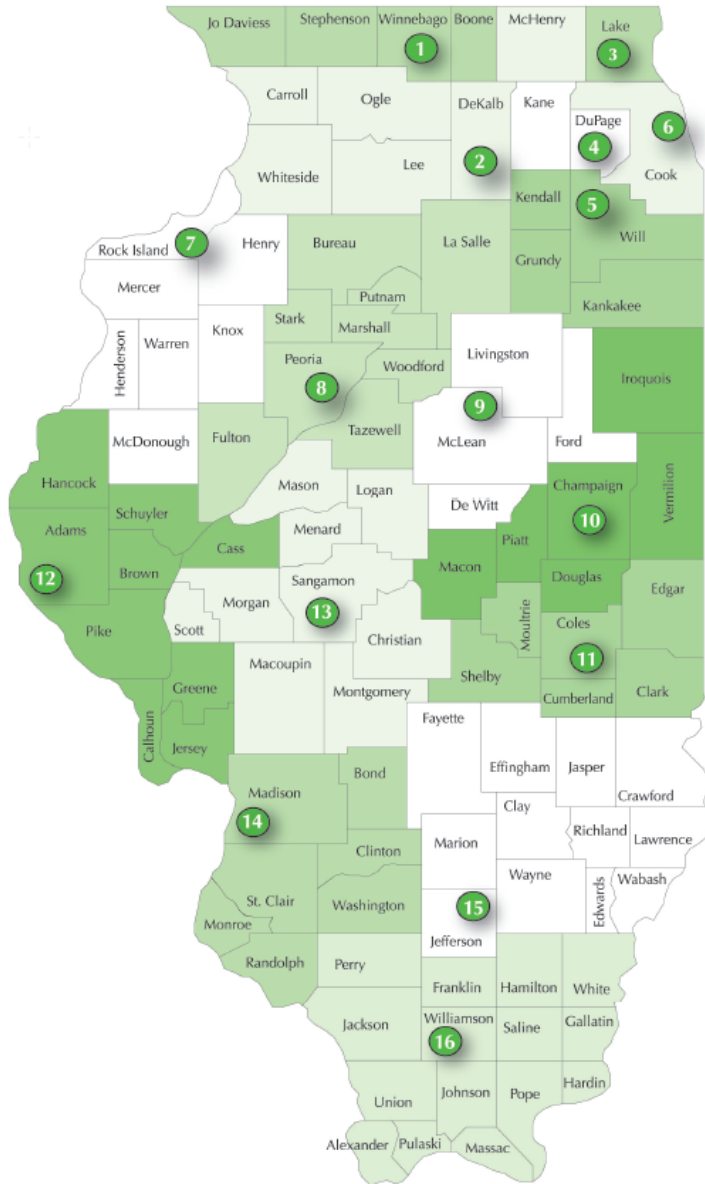

(At Time of Report Publication)

Illinois Child Care Resource and Referral (CCR&R) Agencies

SDA 1

YWCA
Child Care Solutions
(Rockford)
888-225-7072
www.ywca.org/Rockford

SDA 2

4-C: Community Coordinated
Child Care
(DeKalb)
800-848-8727
&
(McHenry)
866-347-2277
www.four-c.org

SDA 3

YWCA Lake County CCR&R
(Gurnee)
877-675-7992
www.ywcalakecounty.org

SDA 4

YWCA CCR&R
(Addison)
630-790-6600
www.ywcachicago.org

SDA 5

Joliet CCR&R
(Joliet)
800-552-5526
www.childcarehelp.com

SDA 6

Illinois Action for Children
(Chicago)
312-823-1100
www.actforchildren.org

SDA 7

Child Care Resource & Referral
of Midwestern Illinois
(Moline)
866-370-4556
www.childcareillinois.org

SDA 8

SAL Child Care Connection
(Peoria)
800-421-4371
www.salchildcareconnection.org

SDA 9

CCR&R
(Bloomington)
800-437-8256
www.ccrm.com

SDA 10

Child Care Resource Service
University of Illinois
(Urbana)
800-325-5516
ccrs.illinois.edu

SDA 11

CCR&R
Eastern Illinois University
(Charleston)
800-545-7439
www.eiu.edu/~ccrr/home/index.php

SDA 12

West Central Child
Care Connection
(Quincy)
800-782-7318
www.wccce.com

SDA 13

Community
Connection Point
(Springfield)
800-676-2805
www.CCPoint.org

SDA 14

Children's Home + Aid
(Granite City)
800-467-9200
www.chasicrr.org

SDA 15

Project CHILD
(Mt. Vernon)
800-362-7257
www.rlc.edu/projectchild

SDA 16

CCR&R
John Logan College
(Carterville)
800-548-5563
www.jalc.edu/ccrr