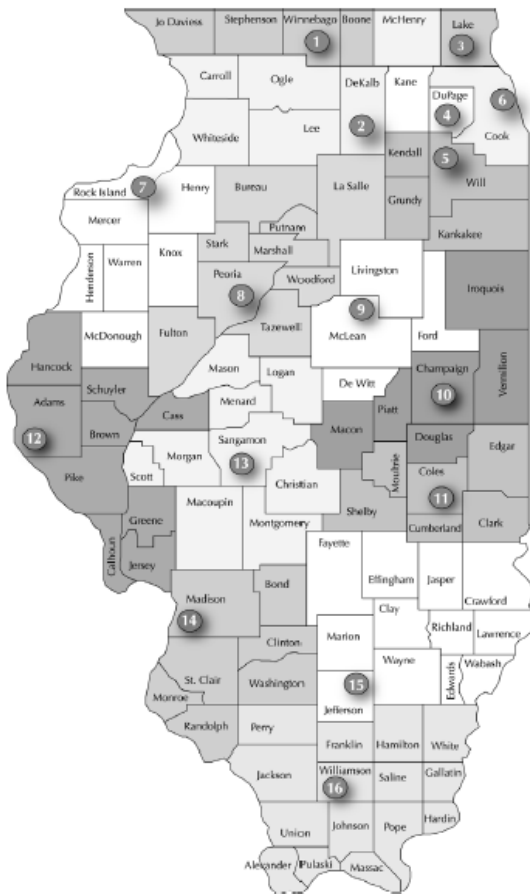

Child Care Resource and Referral System Map

(At Time of Data Collection)

Illinois Child Care Resource and Referral (CCR&R) Agencies

SDA 1
YWCA
Child Care Solutions
(Rockford)
888-225-7072
www.ywca.org/Rockford

SDA 2
4-C: Community Coordinated
Child Care
DeKalb
800-848-8727
&
McHenry
866-347-2277
www.four-c.org

SDA 3
YWCA Lake County CCR&R
(Waukegan)
877-675-7992
www.ywcalakecounty.org

SDA 4
YWCA CCR&R
(Glendale Heights)
630-790-3030
www.ywcachicago.org

SDA 5
Joliet CCR&R
(Joliet)
800-552-5526
www.childcarehelp.com

SDA 6
Illinois Action for Children
(Chicago)
312-823-1100
www.actforchildren.org

SDA 7
Community Child Care
CCR&R
(Davenport, IA)
866-324-3236
www.iacomunityaction.org

SDA 3

YWCA Lake County CCR&R
(Gurnee)
877-675-7992
www.ywcalakecounty.org

SDA 4

YWCA CCR&R
(Addison)
630-790-6600
www.ywcachicago.org

SDA 5

Joliet CCR&R
(Joliet)
800-552-5526
www.childcarehelp.com

SDA 6

Illinois Action for Children
(Chicago)
312-823-1100
www.actforchildren.org